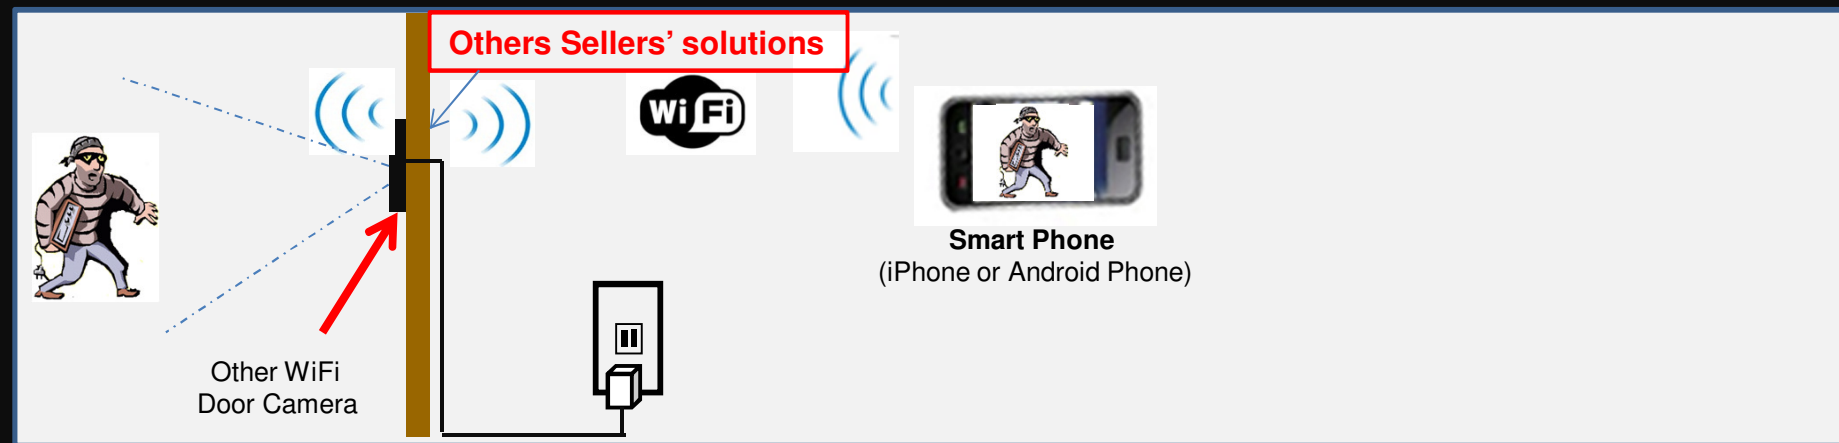

Why our WiFi door camera solution is better than other sellers' products?

1. FCC regulations rule the transmitting output power of all WiFi device, therefore all WiFi device has a fixed / limited signal transmitting distance.
2. Our WiFi Door camera design approach allowing you implement the WiFi transceiver in a location inside your house for getting the most effective video signal for viewing.
3. Other seller's products are having the WiFi transceiver built within the door camera and installed on door. Their designs are wasting WiFi output power. There are about half of WiFi signal leaked to outside of your door. and you may not be able to receiving good video signal if you have a large house, and even someone outside your house may using the leaked WiFi signal to spying your front door.

www.peephole-store.com

www.iat101.com

ia-tecs@hotmail.com