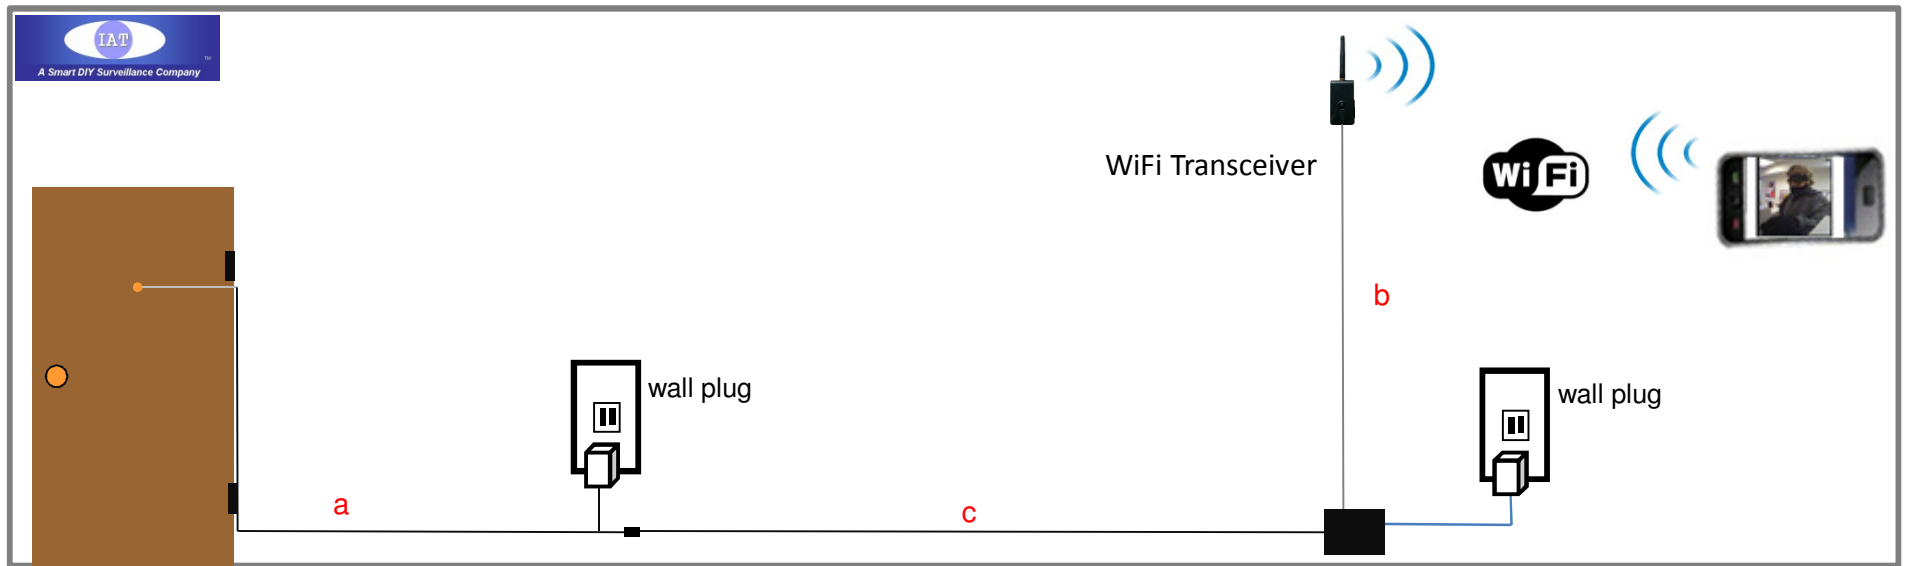

Electrical Wiring **Plan C** For WiFi Door Camera Suit for house / 2 floors house