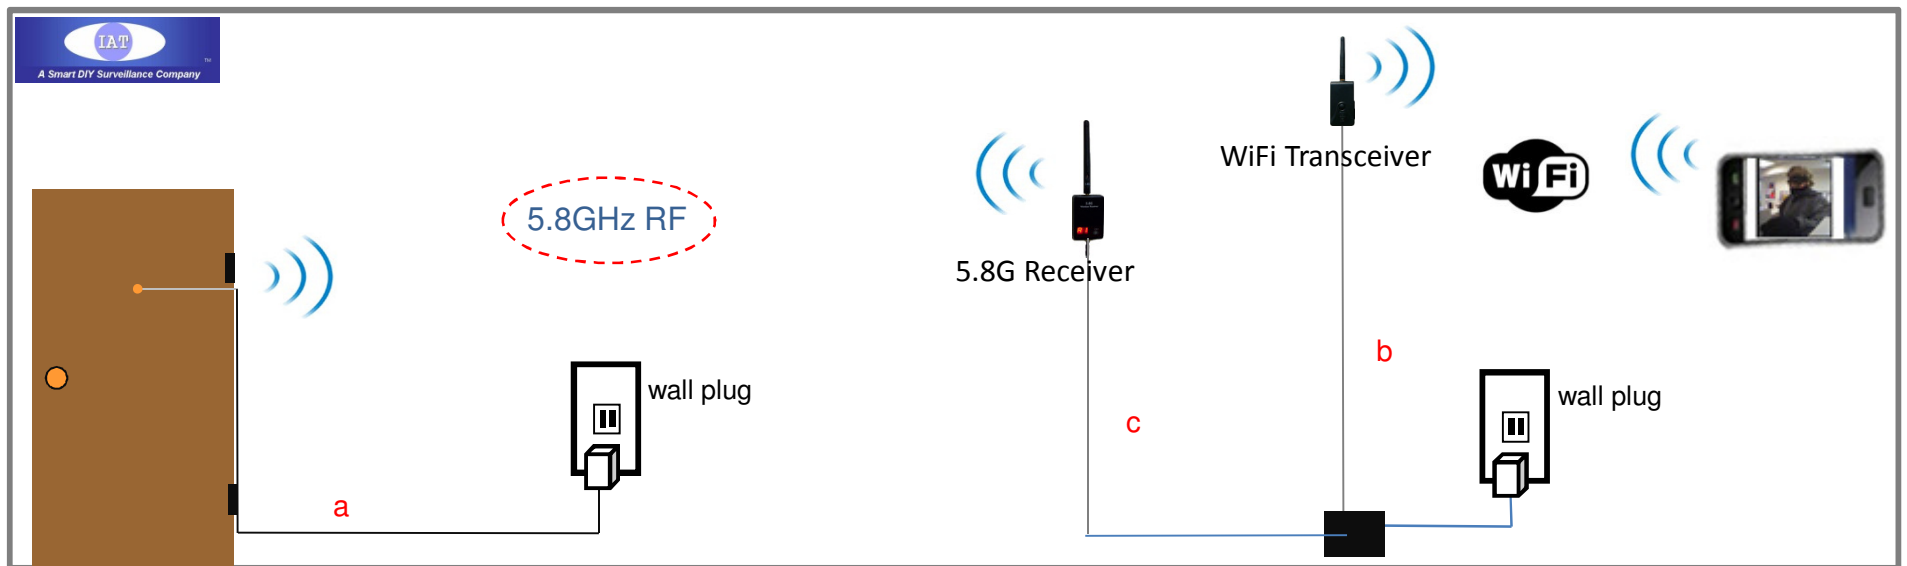

Electrical Wiring **Plan D** For 5.8GHz Door Camera with WiFi Transceiver Suit for large house / 2 floor house