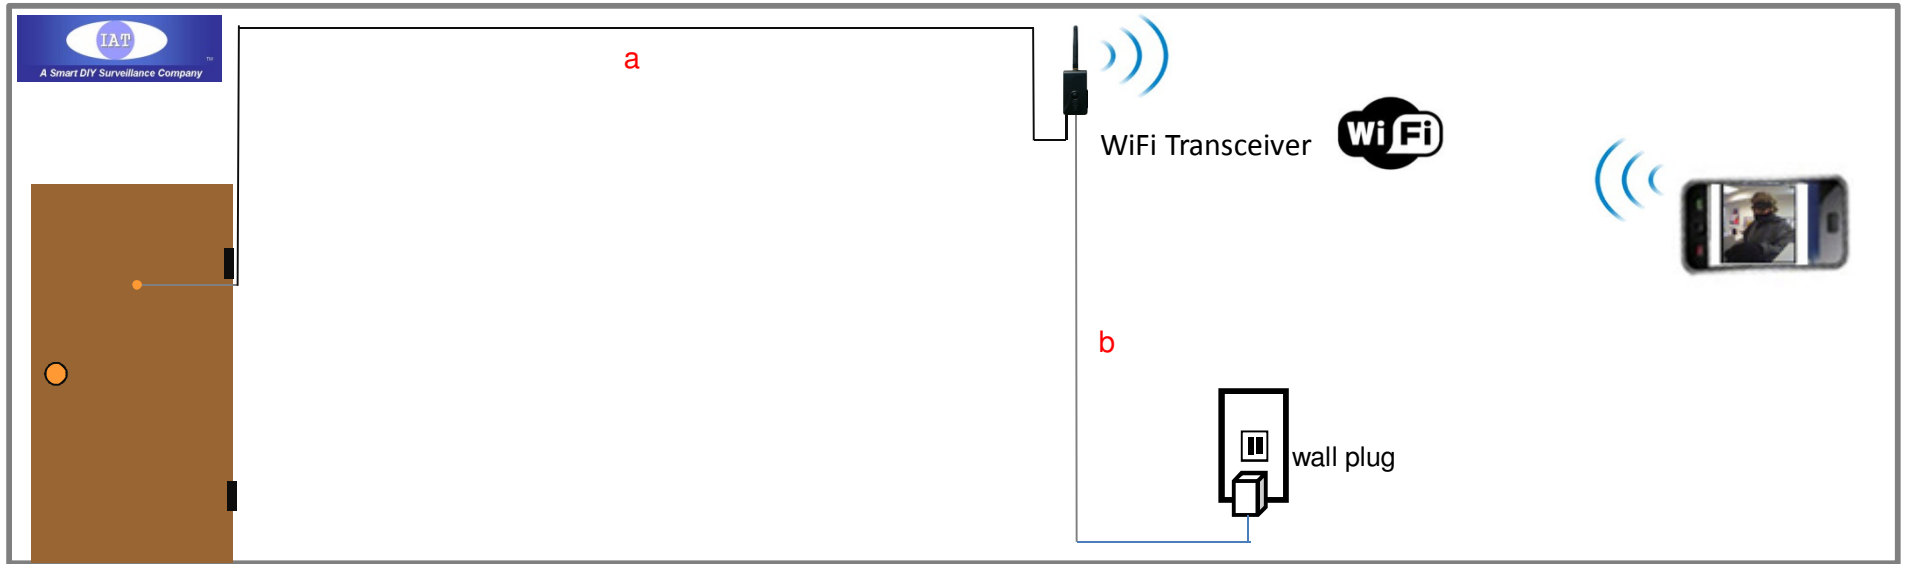

Electrical Wiring **Plan A** for Door Camera with WiFi Transceiver Suit for condo / apartment