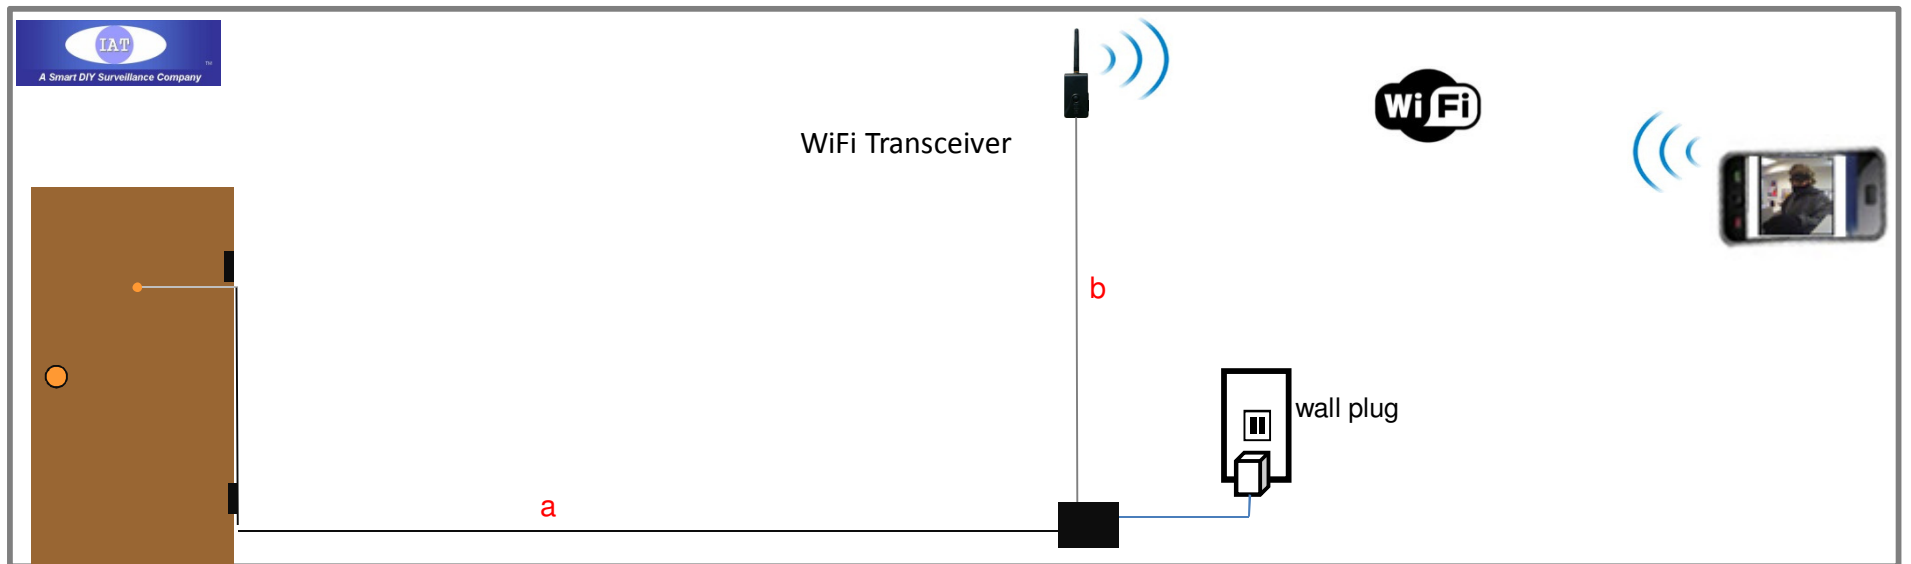

Low-Cost WiFi Video Transceiver for Home Door Camera Surveillance System Viewing Using a Smart Phone

Why our WiFi door camera solution is better than other sellers' products?

1. FCC regulations rule the transmitting output power of all WiFi device, therefore all WiFi device has a fixed / limited signal transmitting distance.
2. Our WiFi Door camera design approach allowing you implement the WiFi transceiver in a location inside your house for getting the most effective video signal for viewing.
3. Other seller's products are having the WiFi transceiver built within the door camera and installed on door. Their designs are wasting WiFi output power. There are about half of WiFi signal leaked to outside of your door. and you may not be able to receiving good video signal if you have a large house, and even someone outside your house may using the leaked WiFi signal to spying your front door.

www.peephole-store.com

www.iat101.com

ia-tecs@hotmail.com

Electrical Wiring **Plan A** for Door Camera with WiFi Transceiver Suit for condo / apartment

Electrical Wiring **Plan B** for Door Camera with WiFi Transceiver Suit for apartment / house