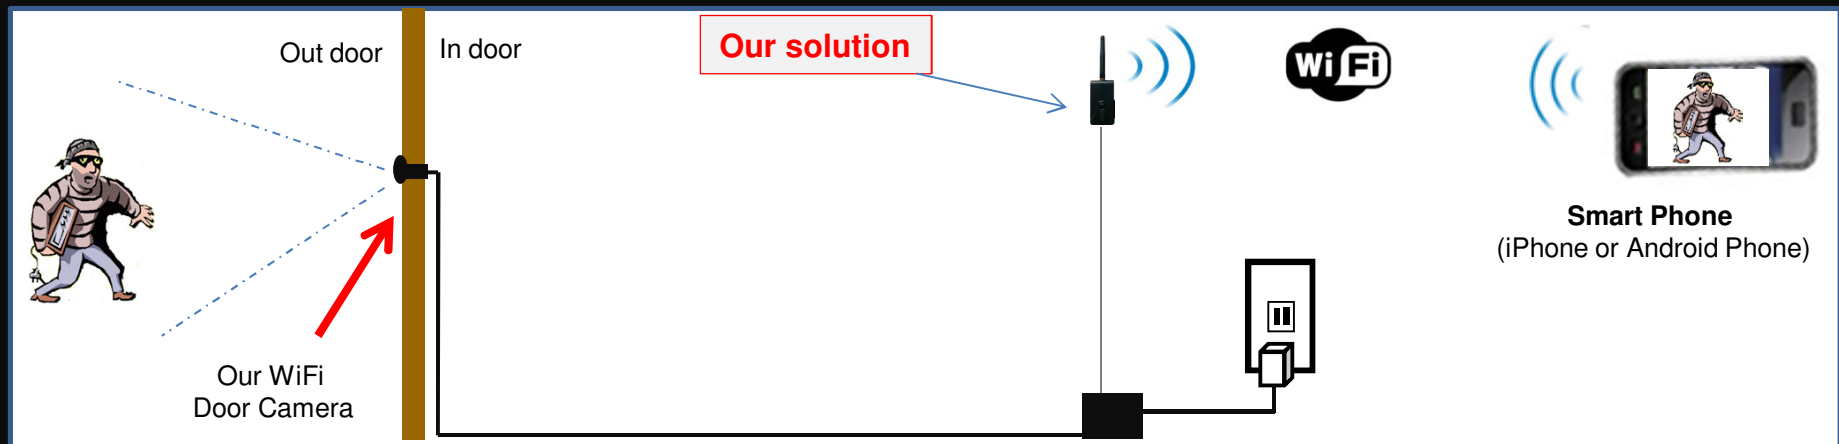

Why our WiFi door camera solution is better than other sellers' products?

1. FCC regulations rule the transmitting output power of all WiFi device, therefore all WiFi device has a fixed / limited signal transmitting distance.
2. Our WiFi Door camera design approach allowing you implement the WiFi transceiver in a location inside your house for getting the most effective video signal for viewing.
3. Other seller's products are having the WiFi transceiver built within the door camera and installed on door. Their designs are wasting WiFi output power. There are about half of WiFi signal leaked to outside of your door. and you may not be able to receiving good video signal if you have a large house, and even someone outside your house may using the leaked WiFi signal to spying your front door.

www.peephole-store.com

www.iat101.com

ia-tecs@hotmail.com